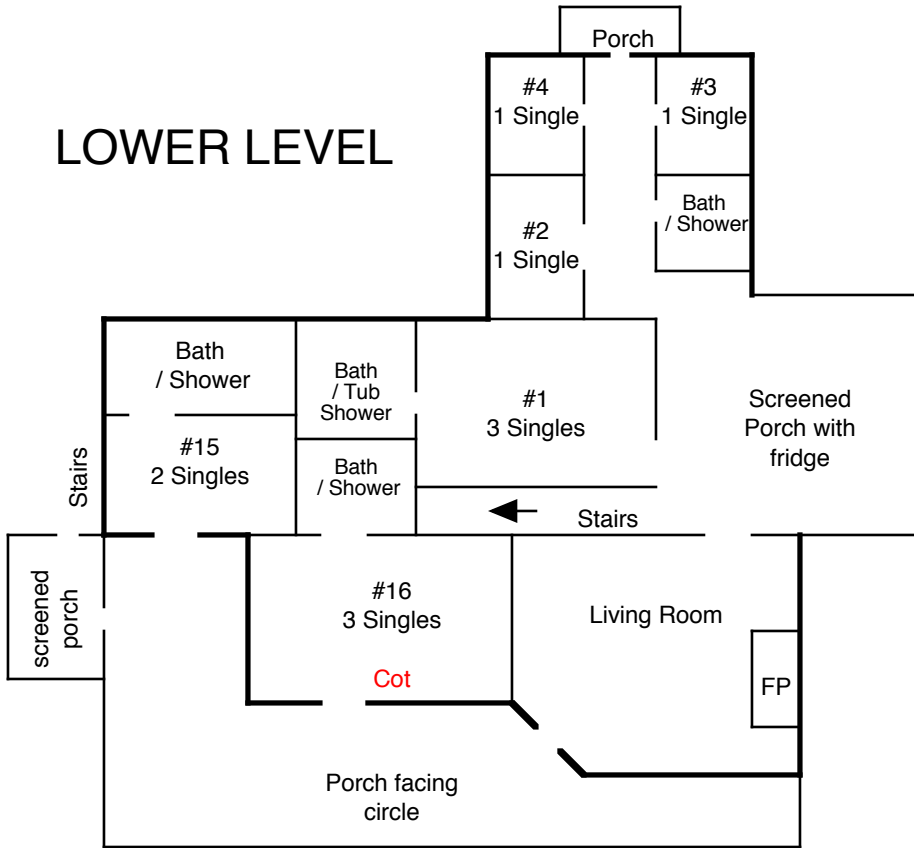

SCOTT

Cots can be added if needed to rooms below in red

LOWER LEVEL

UPPER LEVEL